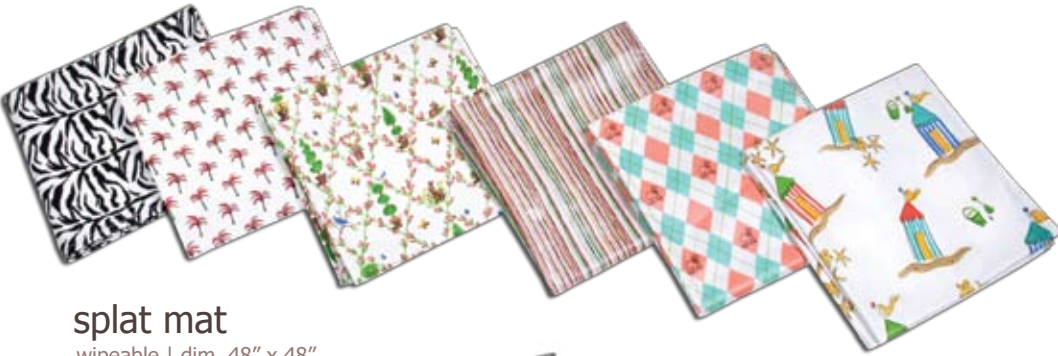

Little Lambinates
Essential Essentials For Your Little Lamb

fanny changer

wipeable | fits standard changing table

counting lambies pjs

100% cotton | small - 4 | medium - 5 | large - 6

snack sack
wipeable

flap sack
wipeable | child-size

school satchel
wipeable | child-size

baby bibs
wipeable | reversable

splat mat
wipeable | dim. 48" x 48"

frock smock
wipeable | reversable

no scuffel duffel

wipeable | versatile for child and adult | zebra available in adult-size

gear galore

wipeable | adult-size

gleaming garment

wipeable | child-size | zebra available in adult-size

no frills tote

wipeable | versatile for child and adult

trash stash

wipeable