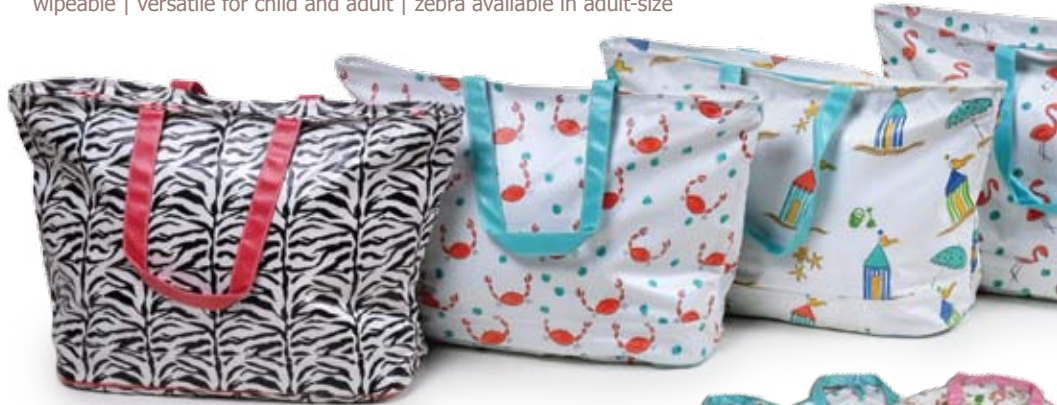

Little Lambinates
Essential Essentials For Your Little Lamb

fanny changer

wipeable | fits standard changing table

counting lambies pjs

100% cotton | small - 4 | medium - 5 | large - 6

snack sack
wipeable

flap sack
wipeable | child-size

school satchel
wipeable | child-size

baby bibs
wipeable | reversable

splat mat
wipeable | dim. 48" x 48"

frock smock
wipeable | reversable

no scuffel duffel

wipeable | versatile for child and adult | zebra available in adult-size

gear galore

wipeable | adult-size

gleaming garment

wipeable | child-size | zebra available in adult-size

no frills tote

wipeable | versatile for child and adult

trash stash

wipeable